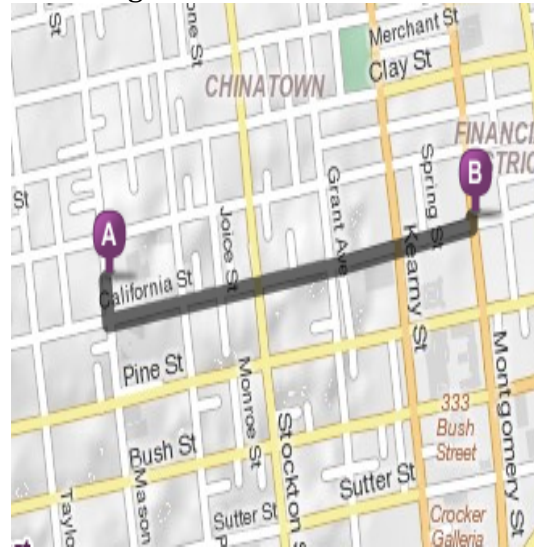

## Subway Sandwiches

**Address:** 701 Sutter St #M (0.32 mi, 7 minute walk)

Directions from Fairmont Hotel: Start out going South on Mason toward California Street. Turn Right onto Sutter, and Subway's will be on the left, just past Taylor Street.

## Subway Sandwiches

**Address:** 408 Montgomery (0.49 mi, 11 minute walk)

Directions from Fairmont Hotel: Start out going South on Mason toward California Street. Turn Left onto California Street. Turn Left onto Montgomery St, and Subway's will be on the Right.

## Subway Sandwiches

**Address:** 423 Bush Street (0.49 mi, 11 minute walk)

Directions from Fairmont Hotel: Start out going South on Mason toward California Street. Turn Left onto California St., Turn Right onto Joice St. Turn Left onto Pine St. Turn Right onto Stockton St. Turn Left onto Bush St., and Subway's will be on the Right.

## Subway Sandwiches

**Address:** 940 Market Street (0.65 mi, 15 minute walk)

Directions from Fairmont Hotel: Start out going South on Mason toward California Street. Turn Left onto Eddy St., Turn Right onto Hallidie Plz. Turn Right onto Market St., and Subway's will be on the Right.