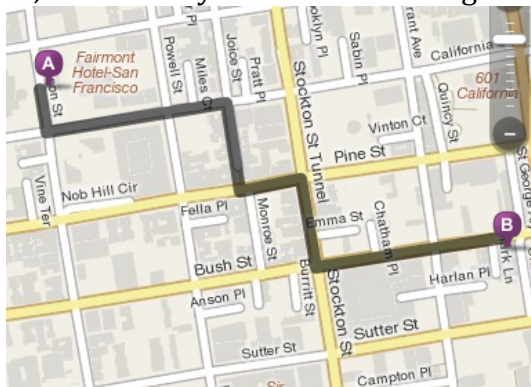

## Subway Sandwiches

**Address:** 701 Sutter St #M (0.32 mi, 7 minute walk)

Directions from Fairmont Hotel: Start out going South on Mason toward California Street. Turn Right onto Sutter, and Subway's will be on the left, just past Taylor Street.

## Subway Sandwiches

**Address:** 408 Montgomery (0.49 mi, 11 minute walk)

Directions from Fairmont Hotel: Start out going South on Mason toward California Street. Turn Left onto California Street. Turn Left onto Montgomery St, and Subway's will be on the Right.

## Subway Sandwiches

**Address:** 423 Bush Street (0.49 mi, 11 minute walk)

Directions from Fairmont Hotel: Start out going South on Mason toward California Street. Turn Left onto California St., Turn Right onto Joice St. Turn Left onto Pine St. Turn Right onto Stockton St. Turn Left onto Bush St., and Subway's will be on the Right.

## Subway Sandwiches

**Address:** 940 Market Street (0.65 mi, 15 minute walk)

Directions from Fairmont Hotel: Start out going South on Mason toward California Street. Turn Left onto Eddy St., Turn Right onto Hallidie Plz. Turn Right onto Market St., and Subway's will be on the Right.