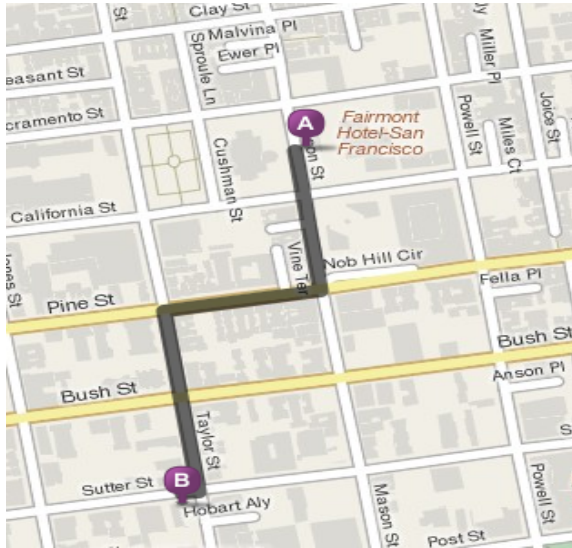

## Subway Sandwiches

**Address:** 701 Sutter St #M (0.32 mi, 7 minute walk)

Directions from Fairmont Hotel: Start out going South on Mason toward California Street. Turn Right onto Sutter, and Subway's will be on the left, just past Taylor Street.

## Subway Sandwiches

**Address:** 408 Montgomery (0.49 mi, 11 minute walk)

Directions from Fairmont Hotel: Start out going South on Mason toward California Street. Turn Left onto California Street. Turn Left onto Montgomery St, and Subway's will be on the Right.

## Subway Sandwiches

**Address:** 423 Bush Street (0.49 mi, 11 minute walk)

Directions from Fairmont Hotel: Start out going South on Mason toward California Street. Turn Left onto California St., Turn Right onto Joice St. Turn Left onto Pine St. Turn Right onto Stockton St. Turn Left onto Bush St., and Subway's will be on the Right.

## Subway Sandwiches

**Address:** 940 Market Street (0.65 mi, 15 minute walk)

Directions from Fairmont Hotel: Start out going South on Mason toward California Street. Turn Left onto Eddy St., Turn Right onto Hallidie Plz. Turn Right onto Market St., and Subway's will be on the Right.